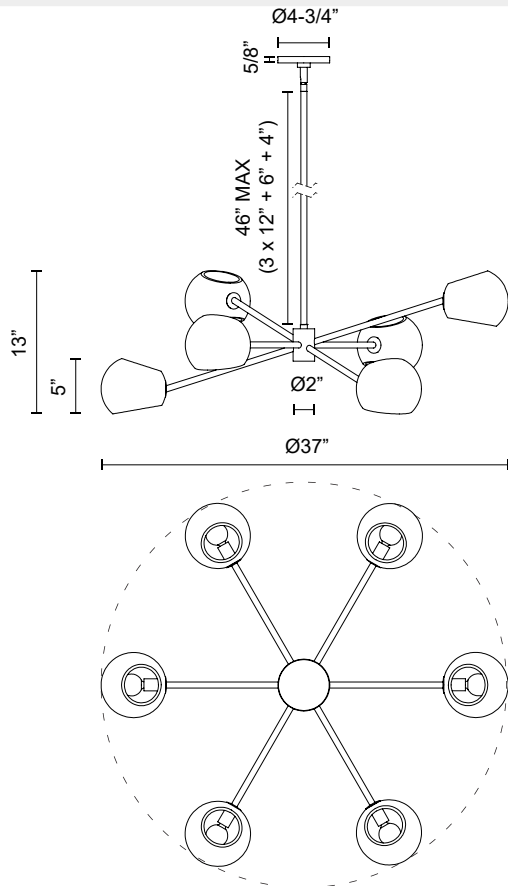

alora mood

P. 1.855.855.8926

CANADA: 19054 28TH Avenue Surrey - BC V3Z 6M3

USA: 3035 E. Lone Mountain Rd - Las Vegas, NV, 89081

WILLOW CH548637

FIXTURE DIMENSIONS	D37" x H13"
LAMP TYPE	E12
MAX WATTAGE	60W
BULB QTY	6
BULBS INCLUDED	No
VOLTAGE	120V
GLASS DETAILS	Clear Glass, Copper Glass, Opal Glass or Smoked Glass
MATERIAL	Glass; Steel;
ROD LENGTH	46" Max (3x12" + 1x6" + 1x4")
DIAMETER OF ROD	5/8"
WIRE LENGTH	60"
MINIMUM HANG HEIGHT	18"
SLOPED CEILING ADAPTABLE	Yes, Up to 45 Degrees
LOCATION	Dry
CANOPY DIMENSIONS	D4-3/4" x H5/8"
PAINT FINISH	BG01; MB01;

[D - Diameter, L - Length, W - Width, H - Height, E - Extension]

AVAILABLE FINISHES:

*For complete warranty terms, please visit: www.aloralighting.com/warranty

WWW.ALORAMOOD.COM

© 2022 KUZCO LIGHTING. ALL RIGHTS RESERVED.